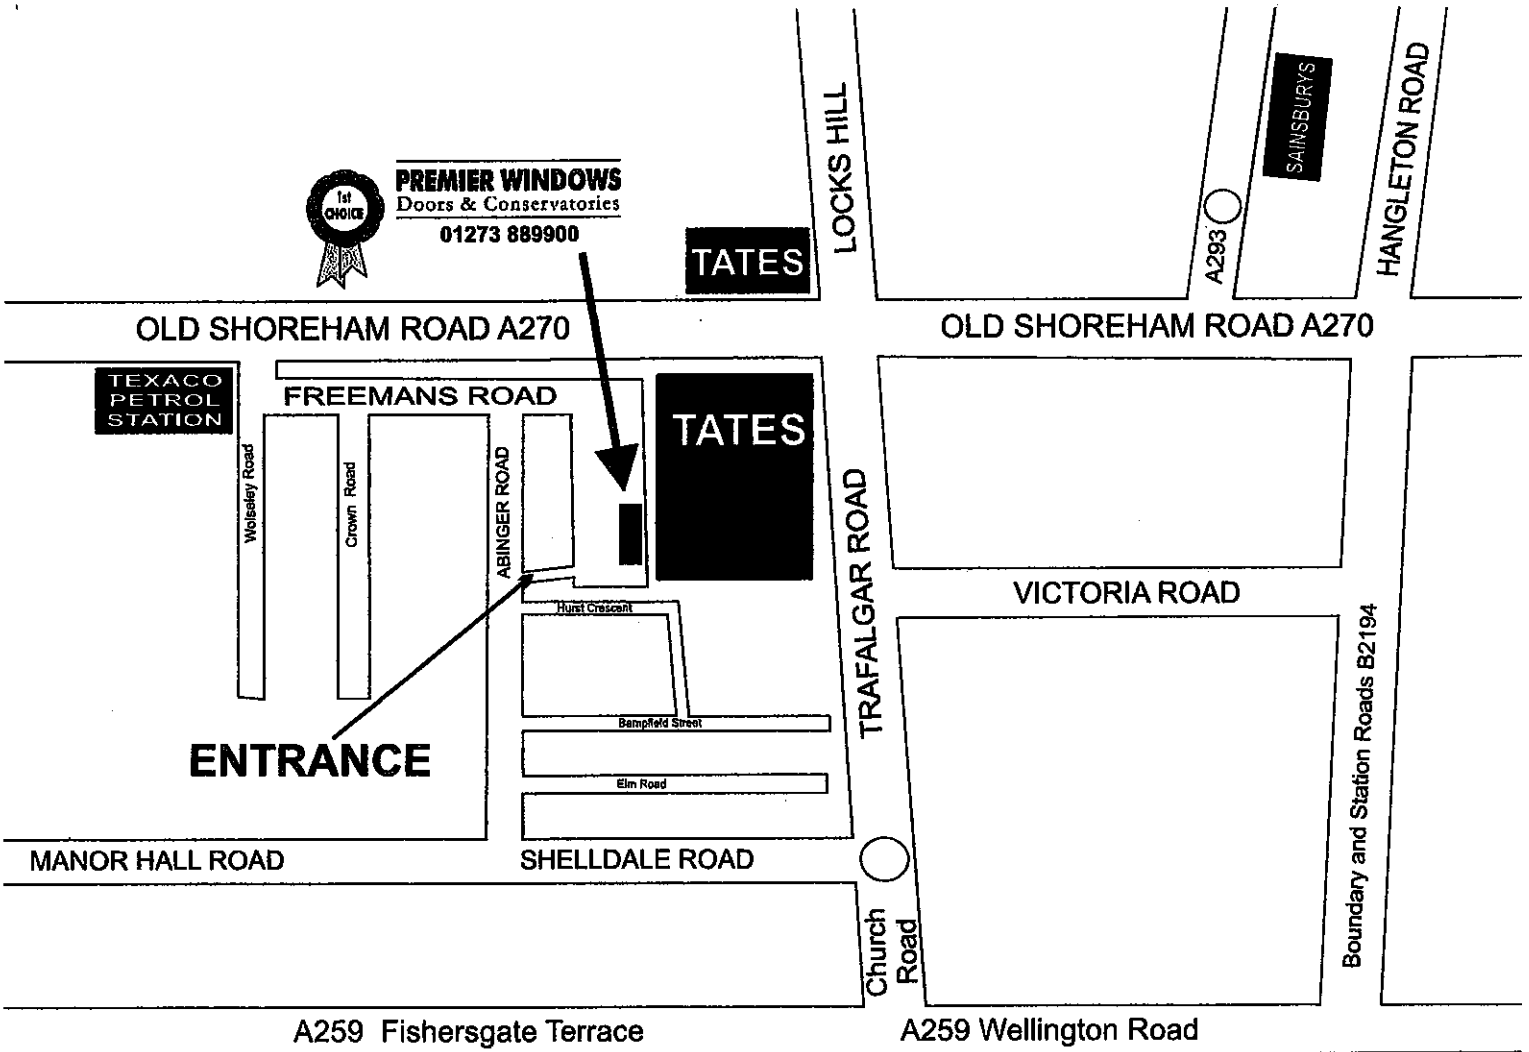

PREMIER WINDOWS Doors & Conservatories

Unit 4, Southern Cross Industrial Estate, Freemans Road
Portslade, Brighton, East Sussex BN41 1GS.

Tel: 01273 889900

Fax: 01273 277990

www.premier4windows.co.uk • www.premierconservatories.co.uk