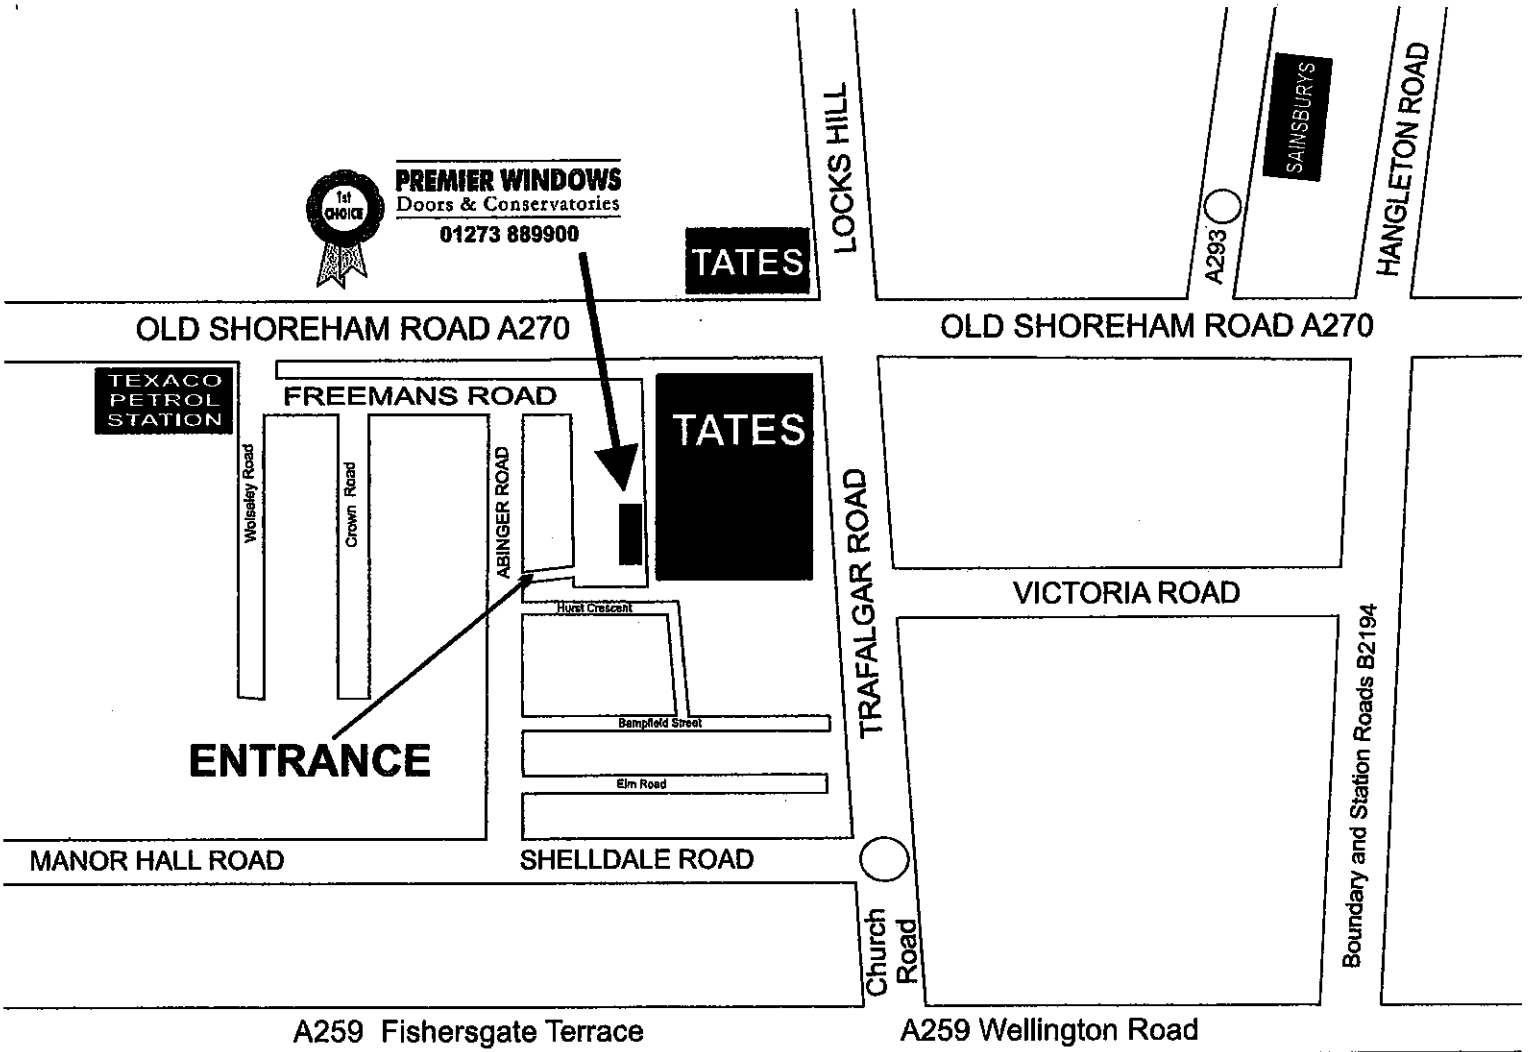

PREMIER WINDOWS Doors & Conservatories

Unit 4, Southern Cross Industrial Estate, Freemans Road
Portslade, Brighton, East Sussex BN41 1GS.

Tel: 01273 889900

Fax: 01273 277990

www.premier4windows.co.uk • www.premierconservatories.co.uk

Premier Windows Doors and Conservatories Limited
Registered Office: 168 Church Road, Hove, East Sussex. BN3 2DL
Company Reg. No. 2794828   Vat reg. No. 620 6915 53